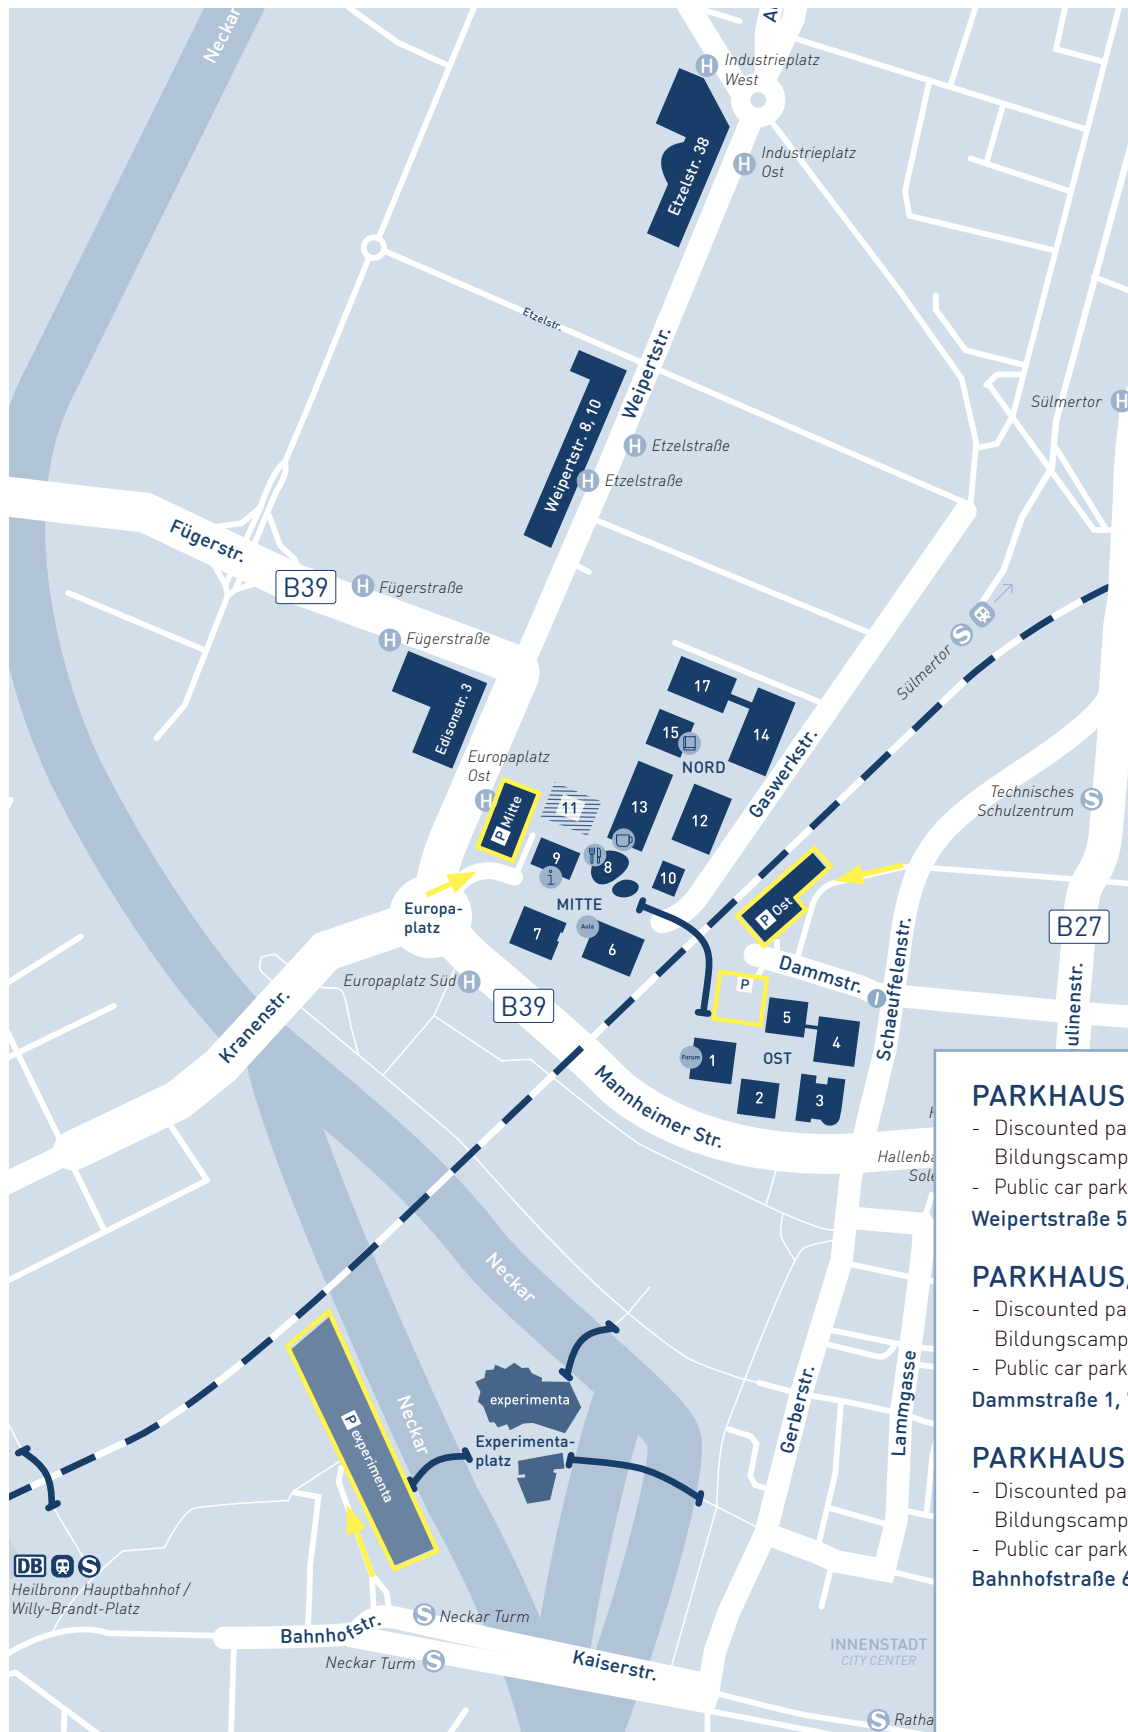

→ Directions Bildungscampus

bildungscampus.hn/anfahrt

PARKHAUS MITTE

- Discounted parking rates apply for Bildungscampus employees with a CampusCard
- Public car park for visitors (paper ticket)

Weipertstraße 51, 74076 Heilbronn

PARKHAUS/-PLATZ OST

- Discounted parking rates apply for Bildungscampus students with a CampusCard
- Public car park for visitors (paper ticket)

Dammstraße 1, 74076 Heilbronn

PARKHAUS EXPERIMENTA

- Discounted parking rates apply for Bildungscampus students with a CampusCard
- Public car park for visitors (paper ticket)